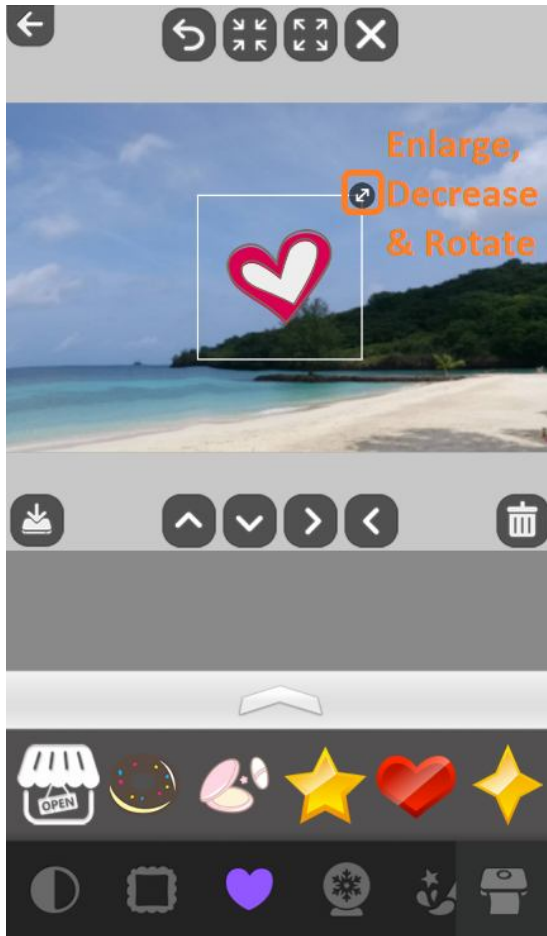

# Stamp Function

1. Select a photo you like and tap on Stamp icon

2. Tap on any group of stamps, and more will pop up

3. You can pull up to see more stamps

# Stamp Function

4. You can move the stamp around when selected or use the ↕ icon rotate or enlarge & decrease the stamp size

5. You can use our micro-adjustment icon to adjust the stamps

6. Long press on a stamp to select it and you can duplicate the selected stamp