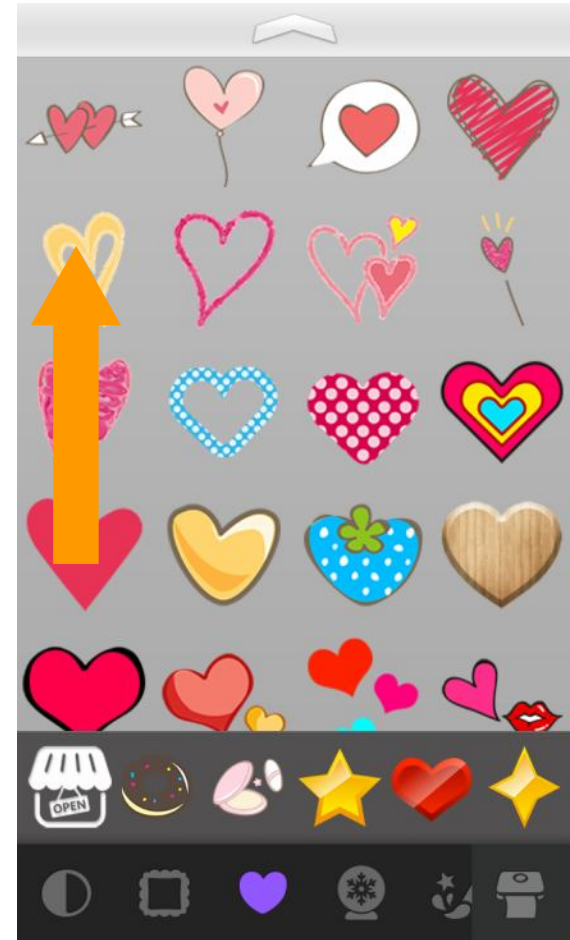

# Pringo Stamp Function

# Stamp Function

1. Select a photo you like and tap on Stamp icon

2. Tap on any group of stamps, and more will pop up

3. You can pull up to see more stamps

# Stamp Function

4. You can move the stamp around when selected or use the ↕ icon rotate or enlarge & decrease the stamp size

5. You can use our micro-adjustment icon to adjust the stamps

6. Long press on a stamp to select it and you can duplicate the selected stamp