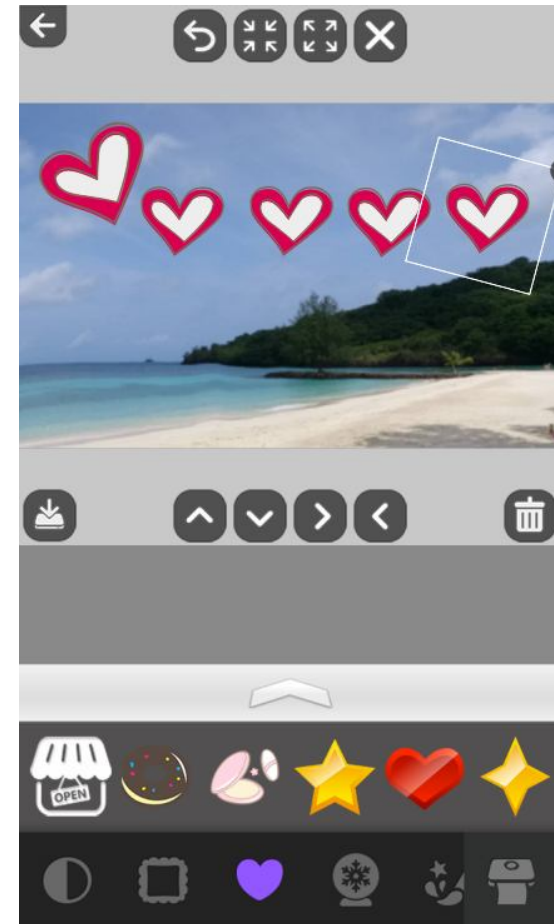

# Stamp Function

1. Select a photo you like and tap on Stamp icon

2. Tap on any group of stamps, and more will pop up

3. You can pull up to see more stamps

# Stamp Function

4. You can move the stamp around when selected or use the ↕ icon rotate or enlarge & decrease the stamp size

5. You can use our micro-adjustment icon to adjust the stamps

6. Long press on a stamp to select it and you can duplicate the selected stamp