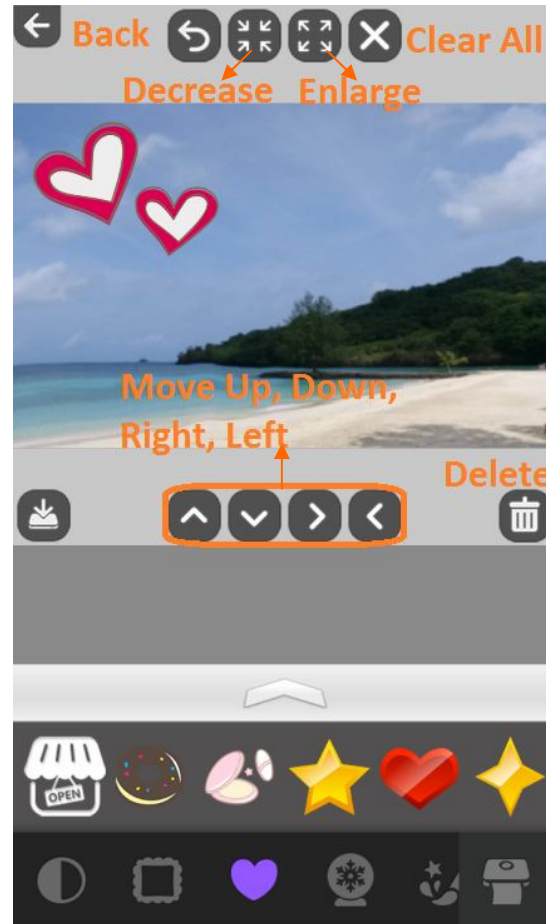

# Stamp Function

1. Select a photo you like and tap on Stamp icon

2. Tap on any group of stamps, and more will pop up

3. You can pull up to see more stamps

# Stamp Function

4. You can move the stamp around when selected or use the ↕ icon rotate or enlarge & decrease the stamp size

5. You can use our micro-adjustment icon to adjust the stamps

6. Long press on a stamp to select it and you can duplicate the selected stamp