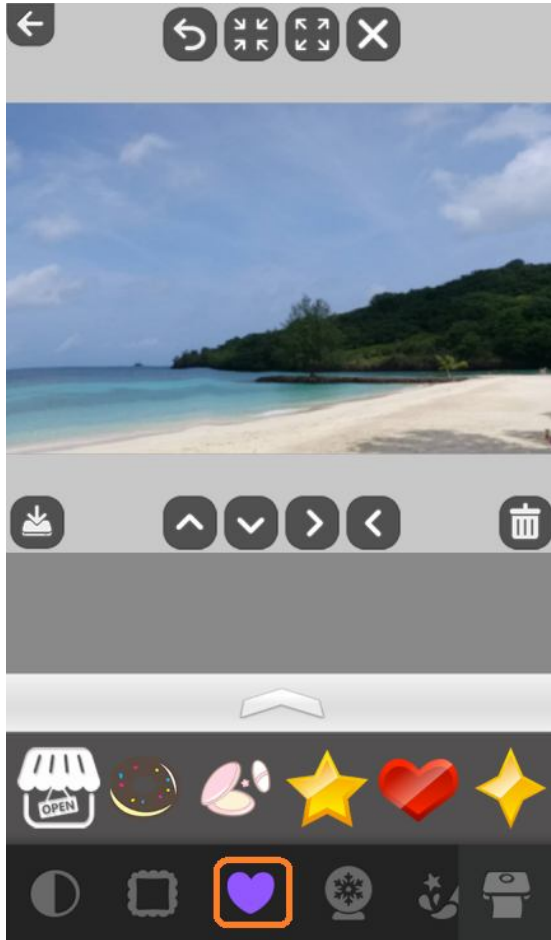

# Pringo Stamp Function

# Stamp Function

1. Select a photo you like and tap on Stamp icon

2. Tap on any group of stamps, and more will pop up

3. You can pull up to see more stamps

# Stamp Function

4. You can move the stamp around when selected or use the ↕ icon rotate or enlarge & decrease the stamp size

5. You can use our micro-adjustment icon to adjust the stamps

6. Long press on a stamp to select it and you can duplicate the selected stamp